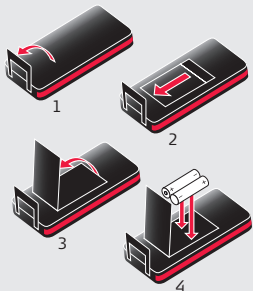

Laser class 2 in acc. with IEC 60825-1

www.disto.com

SAP. No. 792 325

Insert batteries

Operation

2 sec.

Endpiece

Overview

- 1 Status Bar/Level
- 2 Reference
- 3 Active Function
- 4 Main Line (Result)
- 5 Selection keys linked to the symbol above
- 6 ON/DIST
- 7 Pointfinder (viewscreen)
- 8 Function Screen
- 9 Navigation
- 10 Clear/Off
- 11 Add/Subtract

Unlock keypad

Quick Start

Leica DISTO™ E7500i

- when it has to be right

Leica
Geosystems

(Navigate) Functions

? Helpfunctions

Reference/Tripod