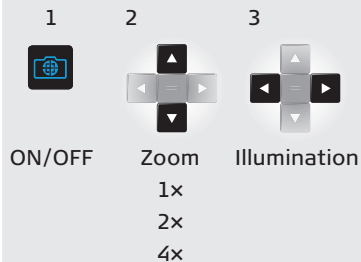

- 1 Status Bar/Level
- 2 Reference
- 3 Active Function
- 4 Main Line (Result)
- 5 Selection keys linked to the symbol above
- 6 ON/DIST
- 7 Pointfinder (viewscreen)
- 8 Function Screen
- 9 Navigation
- 10 Clear/Off
- 11 Add/Subtract

Settings

More Results

Memory

Pointfinder

Personalized Favorites