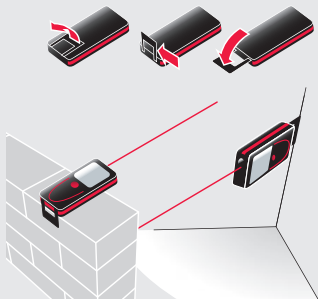

Laser class 2 in acc. with IEC 60825-1

www.disto.com

SAP. No. 792 325

Insert batteries

Operation

2 sec.

Endpiece

Overview

- 1 Status Bar/Level
- 2 Reference
- 3 Active Function
- 4 Main Line (Result)
- 5 Selection keys linked to the symbol above
- 6 ON/DIST
- 7 Pointfinder (viewscreen)
- 8 Function Screen
- 9 Navigation
- 10 Clear/Off
- 11 Add/Subtract

Unlock keypad

Quick Start

Leica DISTO™ E7500i

- when it has to be right

Leica
Geosystems

(Navigate) Functions

? Helpfunctions

Reference/Tripod