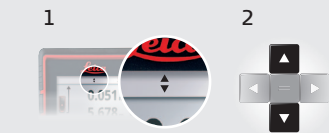

- 1 Status Bar/Level
- 2 Reference
- 3 Active Function
- 4 Main Line (Result)
- 5 Selection keys linked to the symbol above
- 6 ON/DIST
- 7 Pointfinder (viewscreen)
- 8 Function Screen
- 9 Navigation
- 10 Clear/Off
- 11 Add/Subtract

Unlock keypad

Quick Start

Leica DISTO™ E7500i

- when it has to be right

Leica
Geosystems

(Navigate) Functions

? Helpfunctions

Reference/Tripod

Settings

More Results

Memory

Pointfinder

Personalized Favorites