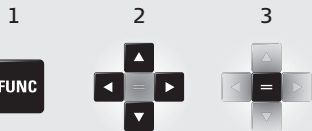

- 1 Status Bar/Level
- 2 Reference
- 3 Active Function
- 4 Main Line (Result)
- 5 Selection keys linked to the symbol above
- 6 ON/DIST
- 7 Pointfinder (viewscreen)
- 8 Function Screen
- 9 Navigation
- 10 Clear/Off
- 11 Add/Subtract

Unlock keypad

Quick Start

Leica DISTO™ E7500i

- when it has to be right

Leica
Geosystems

(Navigate) Functions

? Helpfunctions

Reference/Tripod

Settings

More Results

Memory

Pointfinder

Personalized Favorites