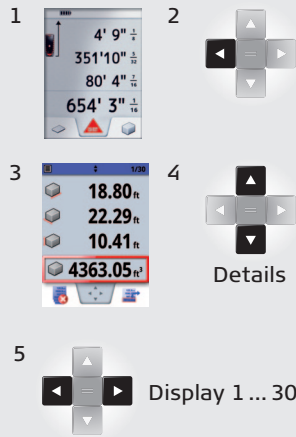

- 1 Status Bar/Level
- 2 Reference
- 3 Active Function
- 4 Main Line (Result)
- 5 Selection keys linked to the symbol above
- 6 ON/DIST
- 7 Pointfinder (viewscreen)
- 8 Function Screen
- 9 Navigation
- 10 Clear/Off
- 11 Add/Subtract

Unlock keypad

Quick Start

Leica DISTO™ E7500i

- when it has to be right

Leica
Geosystems

(Navigate) Functions

? Helpfunctions

Reference/Tripod

Settings

More Results

Memory

Pointfinder

Personalized Favorites