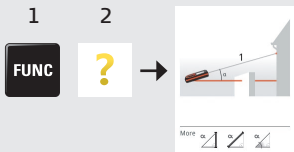

- 1 Status Bar/Level
- 2 Reference
- 3 Active Function
- 4 Main Line (Result)
- 5 Selection keys linked to the symbol above
- 6 ON/DIST
- 7 Pointfinder (viewscreen)
- 8 Function Screen
- 9 Navigation
- 10 Clear/Off
- 11 Add/Subtract

Unlock keypad

Quick Start

Leica DISTO™ E7500i

- when it has to be right

Leica
Geosystems

(Navigate) Functions

? Helpfunctions

Reference/Tripod